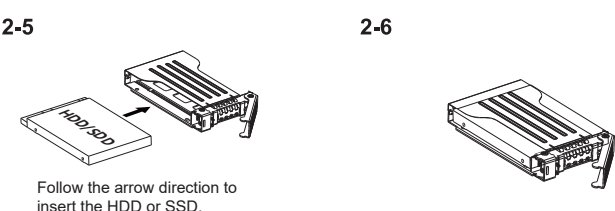

2 Installation Guide • Installationsanleitung • Guide d'Installation • Guía de instalación
• 製品の組み込み手順について • 操作手順 • 操作步驟