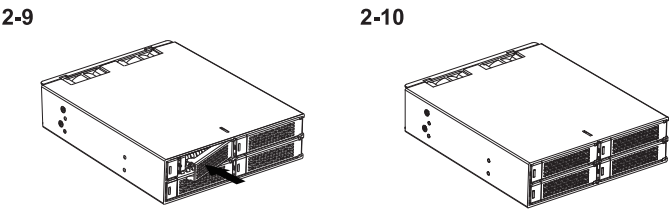

2 Installation Guide • Installationsanleitung • Guide d'Installation • Guía de instalación
• 製品の組み込み手順について • 操作手順 • 操作步驟