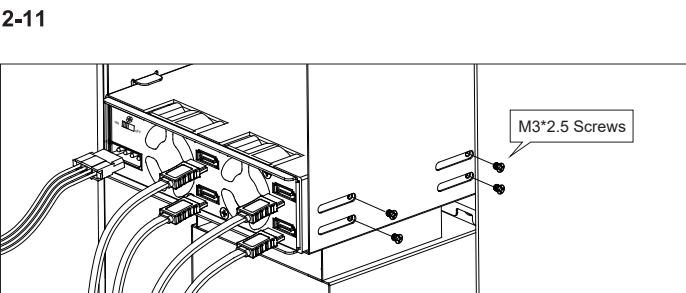

2 Installation Guide • Installationsanleitung • Guide d'Installation • Guía de instalación
• 製品の組み込み手順について • 操作手順 • 操作步驟