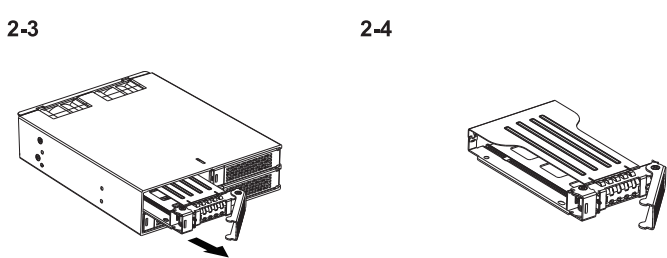

2 Installation Guide • Installationsanleitung • Guide d'Installation • Guía de instalación
• 製品の組み込み手順について • 操作手順 • 操作步驟