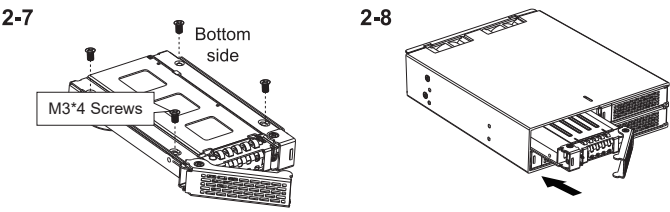

2 Installation Guide • Installationsanleitung • Guide d'Installation • Guía de instalación
• 製品の組み込み手順について • 操作手順 • 操作步驟