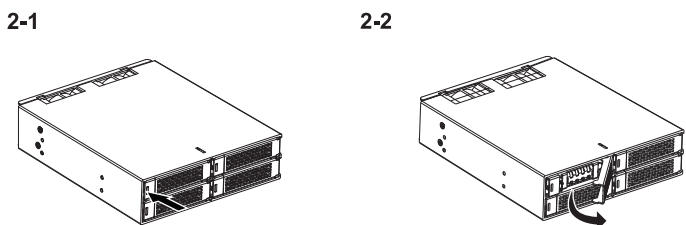

2 Installation Guide • Installationsanleitung • Guide d'Installation • Guía de instalación
• 製品の組み込み手順について • 操作手順 • 操作步驟