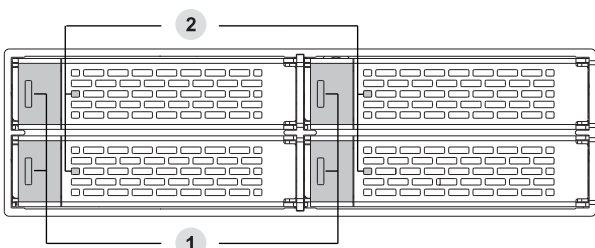

1 Package Contents • Packungsinhalt • Contenu • Contenido del paquete
 • 包装について • 包装説明 • 包装说明

Device	User Manual	16 x M3*4 Flat Head Screw for 2.5" SSD/HDD	10 x M3*2.5 Pan Head Screw for Device (2 x Screw for Spare Parts)

- 1 Drive Tray Ejection Button
- 2 LED Indicator (Device Power : Solid Green ; Drive Access : Flashing Amber)

- 1 Fan Control
- 2 Molex 4 Pin Power
- 3 7 Pin SATA

ICY DOCK reserves the right to change product specifications, components, or accessories without prior notice. For the warranty information, please visit www.icydock.com/warranty.php