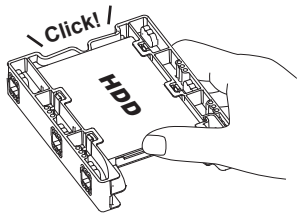

ICY DOCK® EZ-Fit Lite

DUAL 2.5" to 3.5" Hard Drive & SSD Bracket

Installation Guide • Installationsanleitung • Guide d'Installation • Guía de instalación • 製品の組み込み手順について • 操作步驟 • 操作步驟

Install 2.5" HDD / SSD into the bracket

Insert the SSD/HDD until an audible click is heard. The sound indicating the drive is correctly installed

Install EZ-Fit Lite bracket into the internal 3.5" drive bay

Use the included 4 x screws to install the EZ-Fit Lite bracket

Install EZ-Fit Lite Bracket into the internal 3.5" Drive Bay

By pressing the ejection button, the HDD / SSD will automatically eject from the unit.

NOTE • HINWEIS • REMARQUES • NOTA • お知らせ • 注釋 • 备注:

ICY DOCK will not be liable for any software, hardware, or data stored within or interfacing with ICY DOCK products which results in damage or malfunction. ICY DOCK will only be responsible for repairs and services of ICY DOCK products.