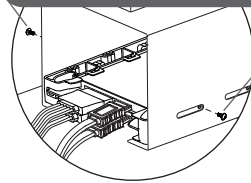

ICY DOCK® EZ-Fit Lite

DUAL 2.5" to 3.5" Hard Drive & SSD Bracket

Installation Guide • Installationsanleitung • Guide d'Installation • Guía de instalación • 製品の組み込み手順について • 操作步驟 • 操作步驟

Install 2.5" HDD / SSD into the bracket

Insert the SSD/HDD until an audible click is heard. The sound indicating the drive is correctly installed

Install EZ-Fit Lite bracket into the internal 3.5" drive bay

Use the included 4 x screws to install the EZ-Fit Lite bracket

Install EZ-Fit Lite Bracket into the internal 3.5" Drive Bay

By pressing the ejection button, the HDD / SSD will automatically eject from the unit.

NOTE • HINWEIS • REMARQUES • NOTA • お知らせ • 注釋 • 备注:

ICY DOCK will not be liable for any software, hardware, or data stored within or interfacing with ICY DOCK products which results in damage or malfunction. ICY DOCK will only be responsible for repairs and services of ICY DOCK products.