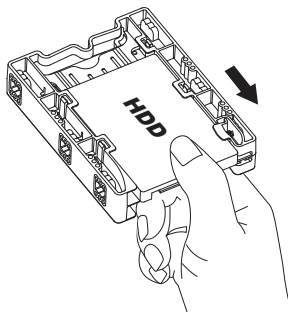

ICY DOCK® EZ-Fit Lite

DUAL 2.5" to 3.5" Hard Drive & SSD Bracket

Installation Guide • Installationsanleitung • Guide d'Installation • Guía de instalación • 製品の組み込み手順について • 操作步驟 • 操作步驟

Install 2.5" HDD / SSD into the bracket

Insert the SSD/HDD until an audible click is heard. The sound indicating the drive is correctly installed

Install EZ-Fit Lite bracket into the internal 3.5" drive bay

Use the included 4 x screws to install the EZ-Fit Lite bracket

Install EZ-Fit Lite Bracket into the internal 3.5" Drive Bay

By pressing the ejection button, the HDD / SSD will automatically eject from the unit.

NOTE • HINWEIS • REMARQUES • NOTA • お知らせ • 注釋 • 备注:

ICY DOCK will not be liable for any software, hardware, or data stored within or interfacing with ICY DOCK products which results in damage or malfunction. ICY DOCK will only be responsible for repairs and services of ICY DOCK products.