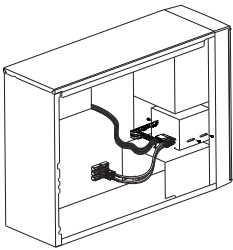

ICY DOCK® EZ-Fit Lite

DUAL 2.5" to 3.5" Hard Drive & SSD Bracket

Installation Guide • Installationsanleitung • Guide d'Installation • Guía de instalación • 製品の組み込み手順について • 操作步驟 • 操作步驟

Install 2.5" HDD / SSD into the bracket

Insert the SSD/HDD until an audible click is heard. The sound indicating the drive is correctly installed

Install EZ-Fit Lite bracket into the internal 3.5" drive bay

Use the included 4 x screws to install the EZ-Fit Lite bracket

Install EZ-Fit Lite Bracket into the internal 3.5" Drive Bay

By pressing the ejection button, the HDD / SSD will automatically eject from the unit.

NOTE • HINWEIS • REMARQUES • NOTA • お知らせ • 注釋 • 备注:

ICY DOCK will not be liable for any software, hardware, or data stored within or interfacing with ICY DOCK products which results in damage or malfunction. ICY DOCK will only be responsible for repairs and services of ICY DOCK products.