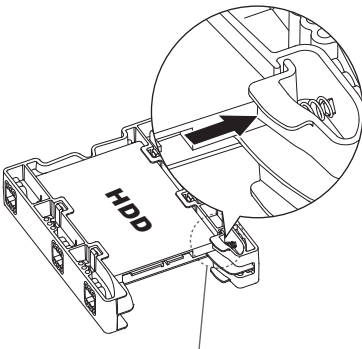

ICY DOCK® EZ-Fit Lite

DUAL 2.5" to 3.5" Hard Drive & SSD Bracket

Installation Guide • Installationsanleitung • Guide d'Installation • Guía de instalación • 製品の組み込み手順について • 操作步驟 • 操作步驟

Install 2.5" HDD / SSD into the bracket

Insert the SSD/HDD until an audible click is heard. The sound indicating the drive is correctly installed

Install EZ-Fit Lite bracket into the internal 3.5" drive bay

Use the included 4 x screws to install the EZ-Fit Lite bracket

Install EZ-Fit Lite Bracket into the internal 3.5" Drive Bay

By pressing the ejection button, the HDD / SSD will automatically eject from the unit.

NOTE • HINWEIS • REMARQUES • NOTA • お知らせ • 注釋 • 备注:

ICY DOCK will not be liable for any software, hardware, or data stored within or interfacing with ICY DOCK products which results in damage or malfunction. ICY DOCK will only be responsible for repairs and services of ICY DOCK products.