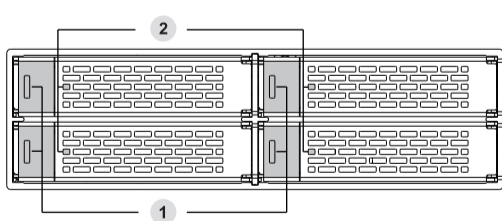

**1** Package Contents • Packungsinhalt • Contenu • Contenido del paquete  
 • 包装について • 包装説明 • 包装说明

 Device	 User Manual	<p>SCREWS FOR TRAYS</p>  16 x M3*4 Flat Head Screw for 2.5" SSD/HDD	<p>SCREWS FOR CASE</p>  10 x M3*2.5 Pan Head Screw for Device (2 x Screw for Spare Parts)
--	--	---	---

- 1 Drive Tray Ejection Button
- 2 LED Indicator (Device Power : Solid Green ; Drive Access : Flashing Amber)

- 1 Molex 4 Pin Power
- 2 7 Pin SATA