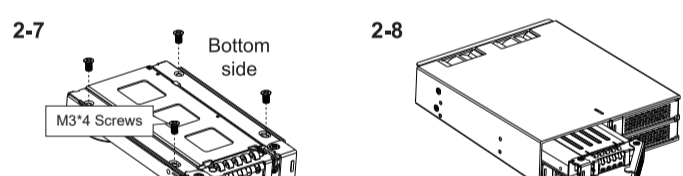

2 Installation Guide • Installationsanleitung • Guide d'Installation • Guía de instalación
• 製品の組み込み手順について • 操作步驟 • 操作步驟