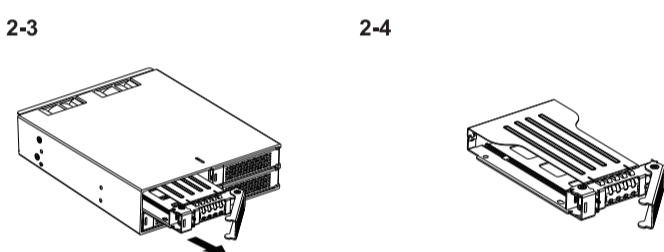

2 Installation Guide • Installationsanleitung • Guide d'Installation • Guía de instalación
• 製品の組み込み手順について • 操作步驟 • 操作步驟