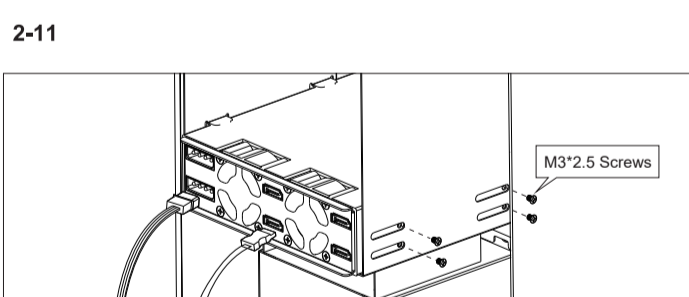

2 Installation Guide • Installationsanleitung • Guide d'Installation • Guía de instalación
• 製品の組み込み手順について • 操作步驟 • 操作步驟