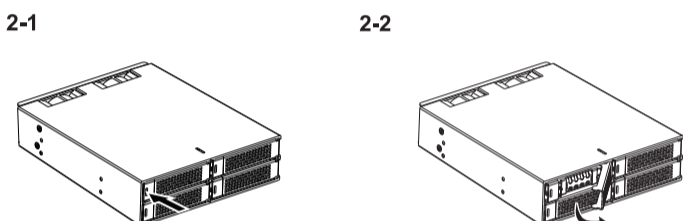

2 Installation Guide • Installationsanleitung • Guide d'Installation • Guía de instalación
• 製品の組み込み手順について • 操作步驟 • 操作步驟