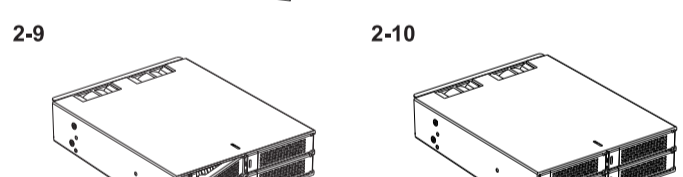

2 Installation Guide • Installationsanleitung • Guide d'Installation • Guía de instalación
• 製品の組み込み手順について • 操作步驟 • 操作步驟