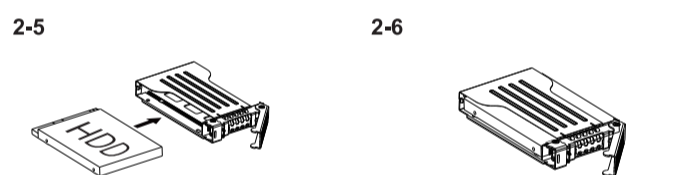

2 Installation Guide • Installationsanleitung • Guide d'Installation • Guía de instalación
• 製品の組み込み手順について • 操作步驟 • 操作步驟