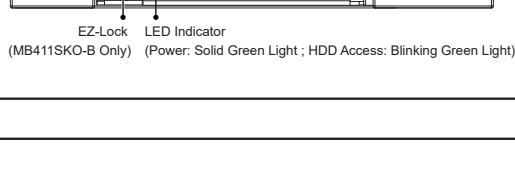

2 Device Information • Geräteinformationen • Informations dispositif • Información del dispositivo • 本体説明 • 機體説明 • 机体说明

▼ Front View