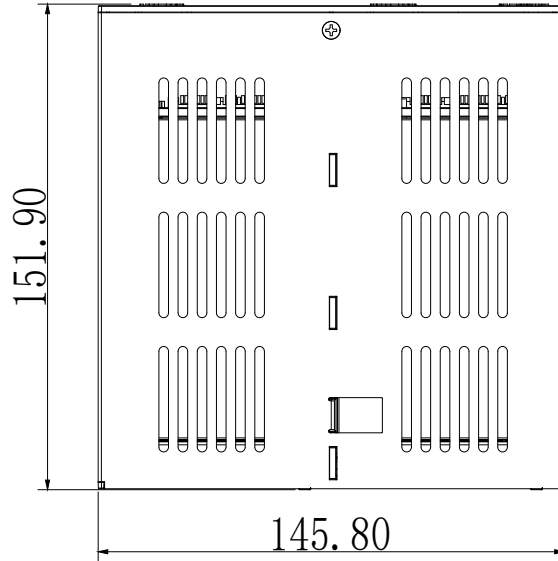

8-M3\*2.5 (Suggest screw size)

10.20 11.80

11.80 10.20

4-φ2.6 (Self-tapping screw only)

139.70

APPLIED MODEL

CREMAX TECH CO., LTD.

TITLE MB322SP-B 全组立图		TOLERANCE X ±0.30 X.X ±0.20	
DRAWN		MATERIAL	
DATE 2022/9/15	FINISHED	SCALE 1:1	
CHECKED	DATE	PART NO.	UNIT mm
APPROVED	DATE	DWG. NO.	REV. 1.0
SHEET 1 OF 1			