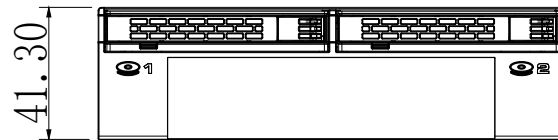

8-M3\*2.5 (Suggest screw size)

10.20 11.80

11.80 10.20

4-φ2.6 (Self-tapping screw only)

139.70

APPLIED MODEL

CREMAX TECH CO., LTD.

TITLE MB322SP-B 全组立图		TOLERANCE X ±0.30 X.X ±0.20	
DRAWN		MATERIAL	
DATE 2022/9/15	FINISHED	SCALE 1:1	
CHECKED	DATE	PART NO.	UNIT mm
APPROVED	DATE	DWG. NO.	REV. 1.0
SHEET 1 OF 1			