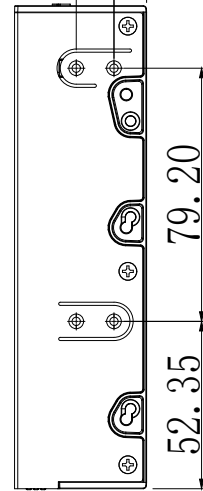

8-M3\*2.5 (Suggest screw size)

10.20 11.80

11.80 10.20

4-φ2.6 (Self-tapping screw only)

139.70

APPLIED MODEL

CREMAX TECH CO., LTD.

TITLE MB322SP-B 全组立图		TOLERANCE X ±0.30 X.X ±0.20	
DRAWN		MATERIAL	
DATE 2022/9/15	FINISHED	SCALE 1:1	
CHECKED	DATE	PART NO.	UNIT mm
APPROVED	DATE	DWG. NO.	REV. 1.0
SHEET 1 OF 1			