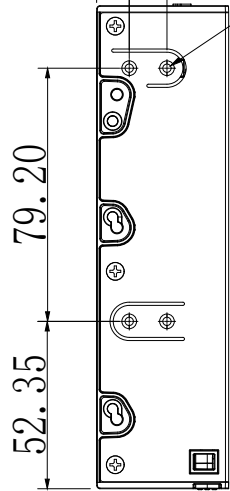

8-M3\*2.5 (Suggest screw size)

10.20 11.80

11.80 10.20

4-φ2.6 (Self-tapping screw only)

139.70

APPLIED MODEL

CREMAX TECH CO., LTD.

TITLE MB322SP-B 全组立图		TOLERANCE X ±0.30 X.X ±0.20	
DRAWN		MATERIAL	
DATE 2022/9/15	FINISHED	SCALE 1:1	
CHECKED	DATE	PART NO.	UNIT mm
APPROVED	DATE	DWG. NO.	REV. 1.0
SHEET 1 OF 1			