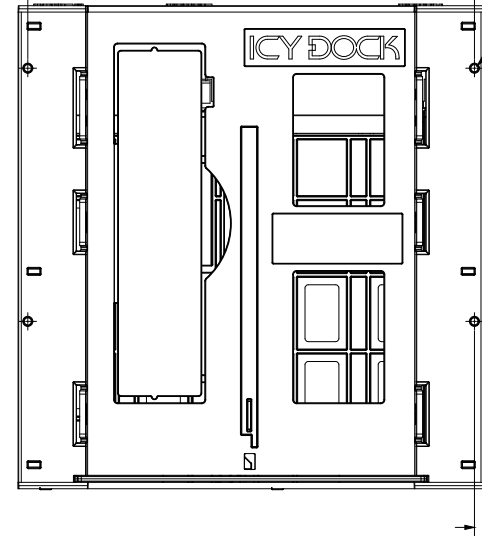

8-M3\*2.5 (Suggest screw size)

10.20 11.80

11.80 10.20

4-φ2.6 (Self-tapping screw only)

139.70

APPLIED MODEL

CREMAX TECH CO., LTD.

TITLE MB322SP-B 全组立图		TOLERANCE X ±0.30 X.X ±0.20	
DRAWN		MATERIAL	
DATE 2022/9/15	FINISHED	SCALE 1:1	
CHECKED	DATE	PART NO.	UNIT mm
APPROVED	DATE	DWG. NO.	REV. 1.0
SHEET 1 OF 1			